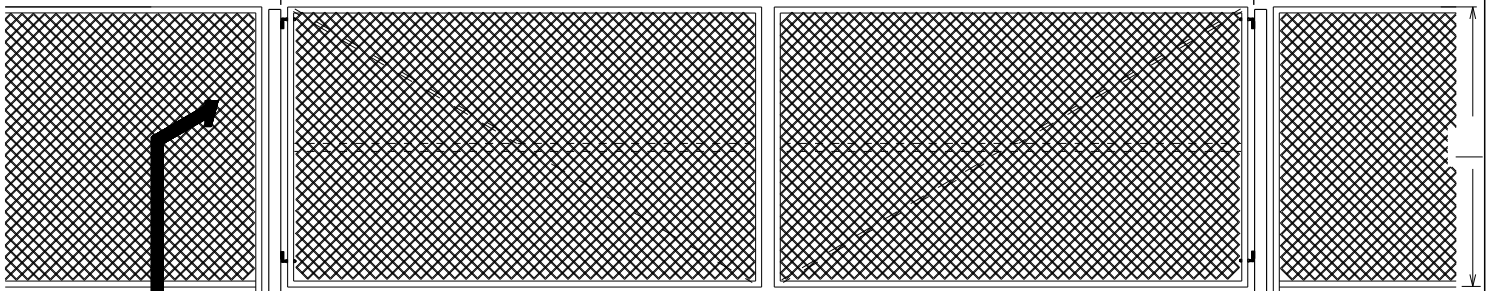

INDICATE OPENING WIDTH

INDICATE OUTSIDE TO OUTSIDE WIDTH

LEFT SIDE

RIGHT SIDE

6'-0" HIGH DOUBLE CHAINLINK GATE ( 8'-0" OR MORE WIDE )  
EXTERIOR ELEVATION

INDICATE  
GATE  
HEIGHT

**BERLIN DRAFTING INCORPORATED**