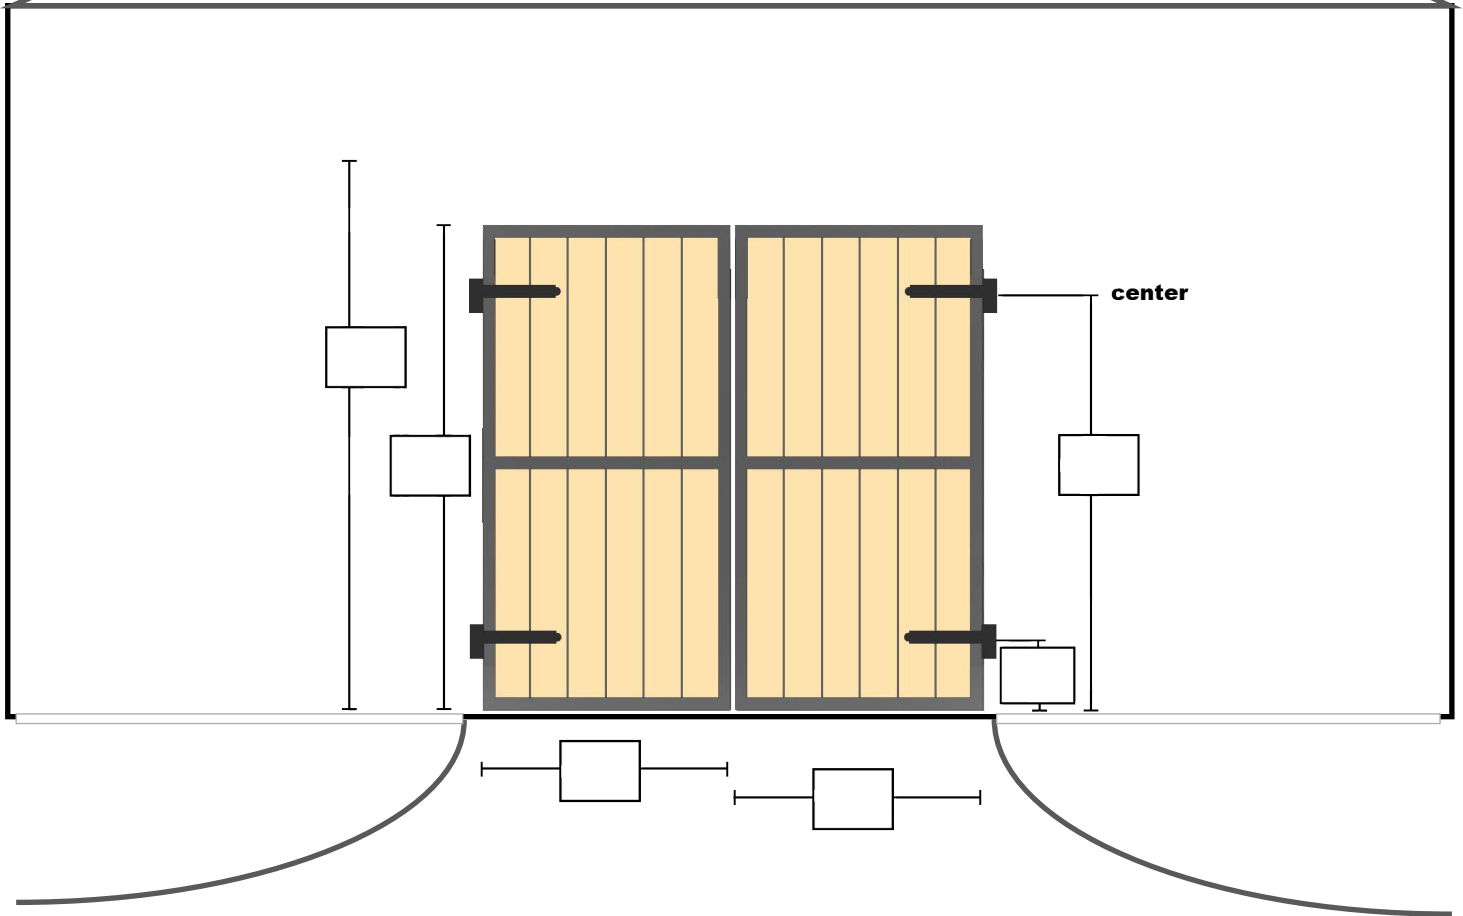

INDICATE FRAME WIDTH:

This method allows you to specify the frame width not accounting for gaps of hinges.

**VIEW IS FROM OUTSIDE OF FRAME
CUSTOM CARRIAGE FRAME (10' 0" OR LESS)
ADDITIONAL MATERIAL NOT INCLUDED**

CARRIAGEDOOROPENERS.COM
13100 STATE RD. 54
ODESSA, FL 33556

www.carriagedooropeners.com
sales@gatecrafter.com
1-800-537-GATE