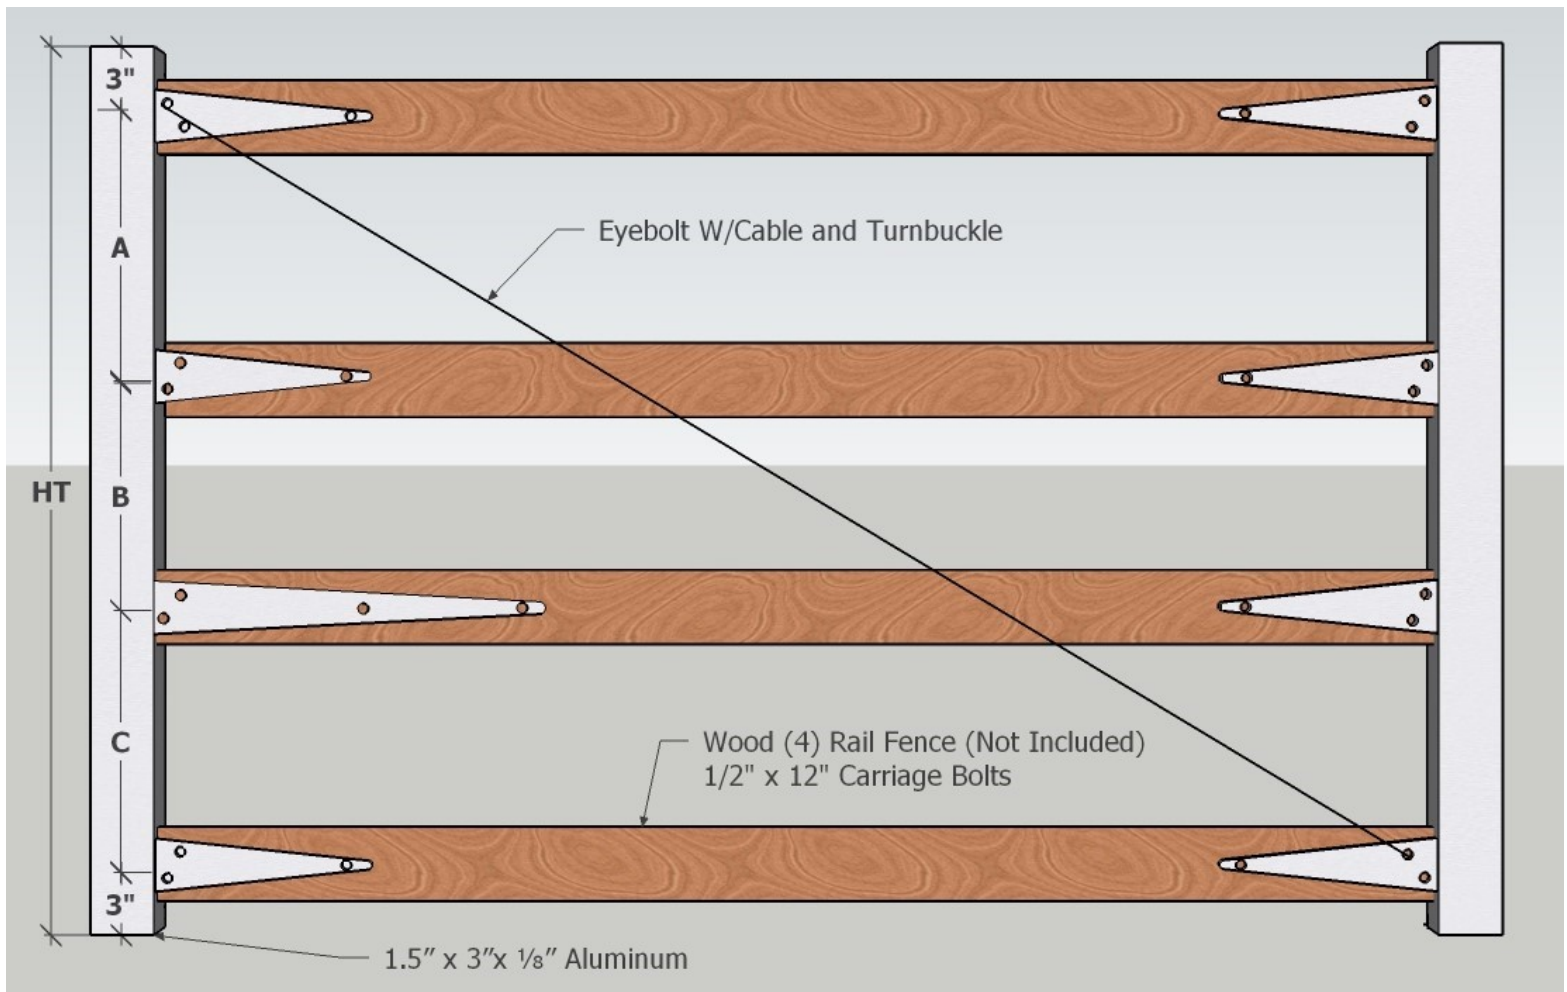

# Custom 4 Rail Gate Frame Kit

Design your gate size by filling in your desired measurements. \*Height of Gate should not exceed 6'.

\*Ht: \_\_\_\_\_ A: \_\_\_\_\_ B: \_\_\_\_\_ C: \_\_\_\_\_

Fax to 813-926-8460